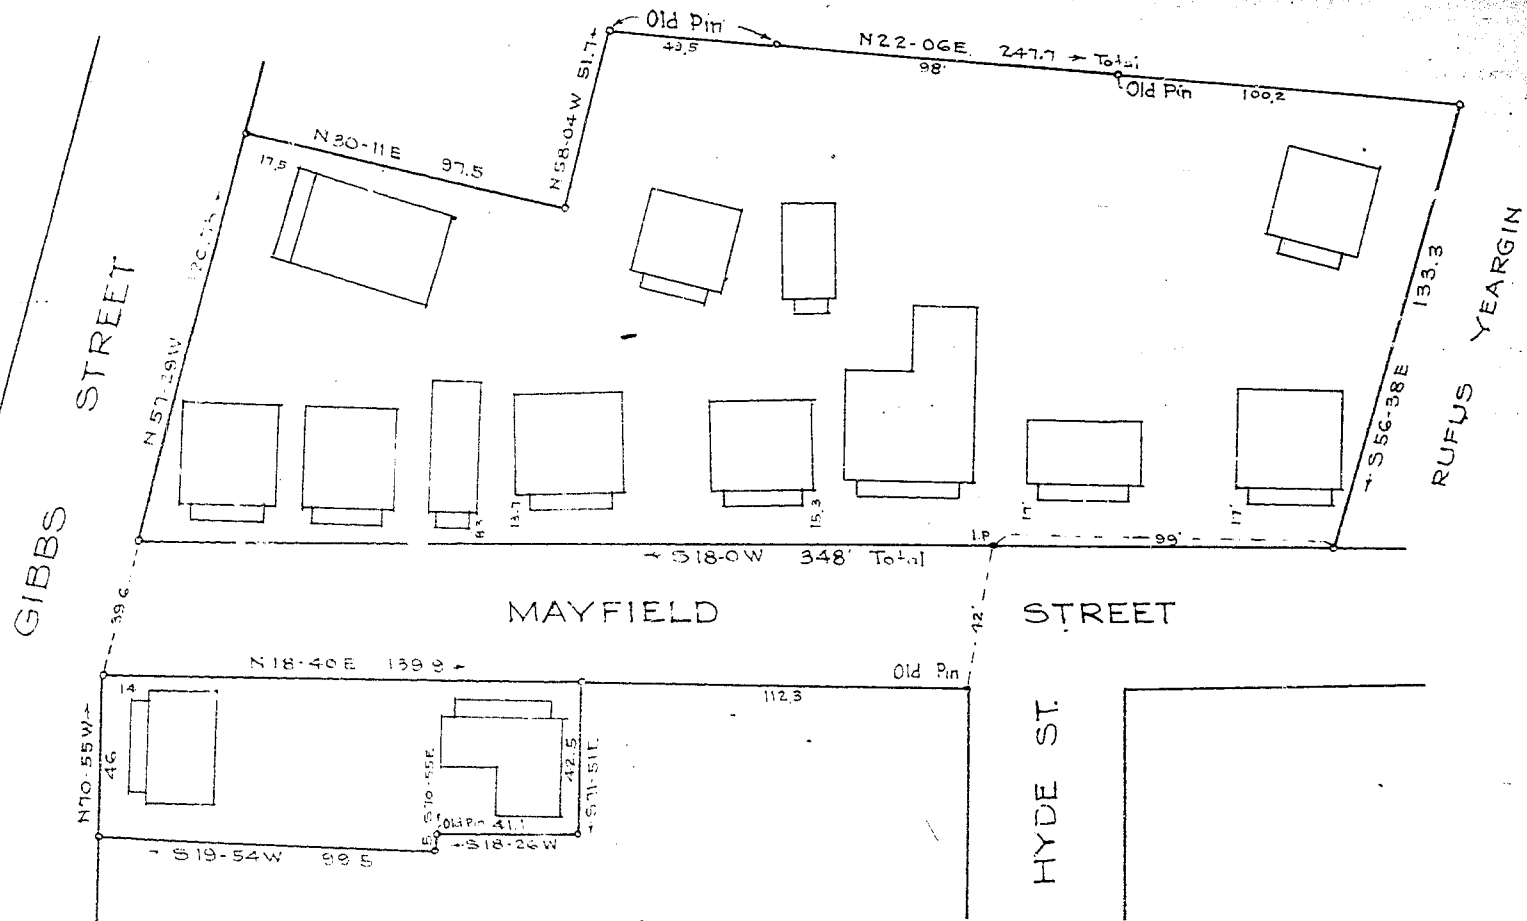

Recorded May 10th. 1951 at 9:25 A. M. #10958

PROPERTY OF
 W. R. CROSSFIELD
 GREENVILLE S. C.
 Scale 1"=40 April 1951

DALTON & NEVES

Iron Pins at all Corners